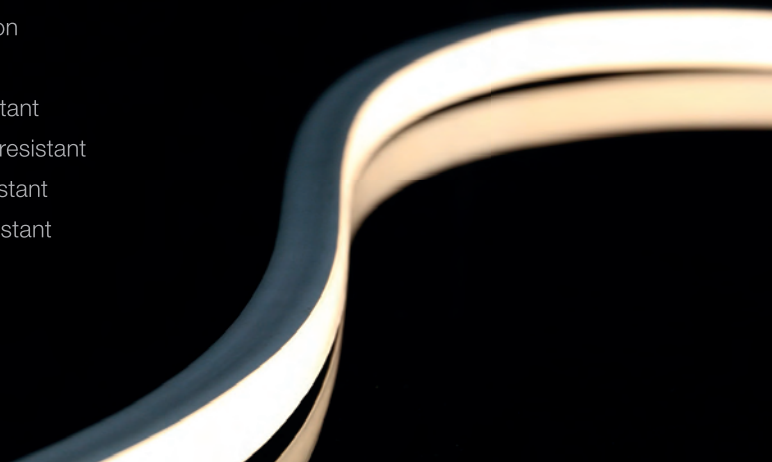

The elemental resistance and effective heat dissipation of the FlexSecure series ensure longevity and almost limitless applications. A unique feature is the special closure element against capillary action, which prevents moisture from degrading the connection cable. So they can be used to highlight facades, bridges, terrace and path lighting outdoors and to illuminate signs and advertising surfaces. They are also ideal for wellness areas and swimming pools, as well as for shipbuilding, vehicle technology or industrial applications.

· CRI>80	· CRI>80
· LM80 Test	· LM80 test
· Schutzklasse IP68	· IP68 protection
· Anschlusskabel mit Schutz- element gegen Kapillarwirkung	· connection cable with protective element against capillary action
· Schlagschutz IK08	· IK08 protection
· UV-geschützt	· UV protected
· lösungsmittelbeständig	· solvents resistant
· staub- und schmutzresistent	· dust and dirt resistant
· salzwasserbeständig	· saltwater resistant
· korrosionsbeständig	· corrosion resistant
· Schutzklasse III	· class III
· -25 bis +55 °C	· -25 to +55 °C